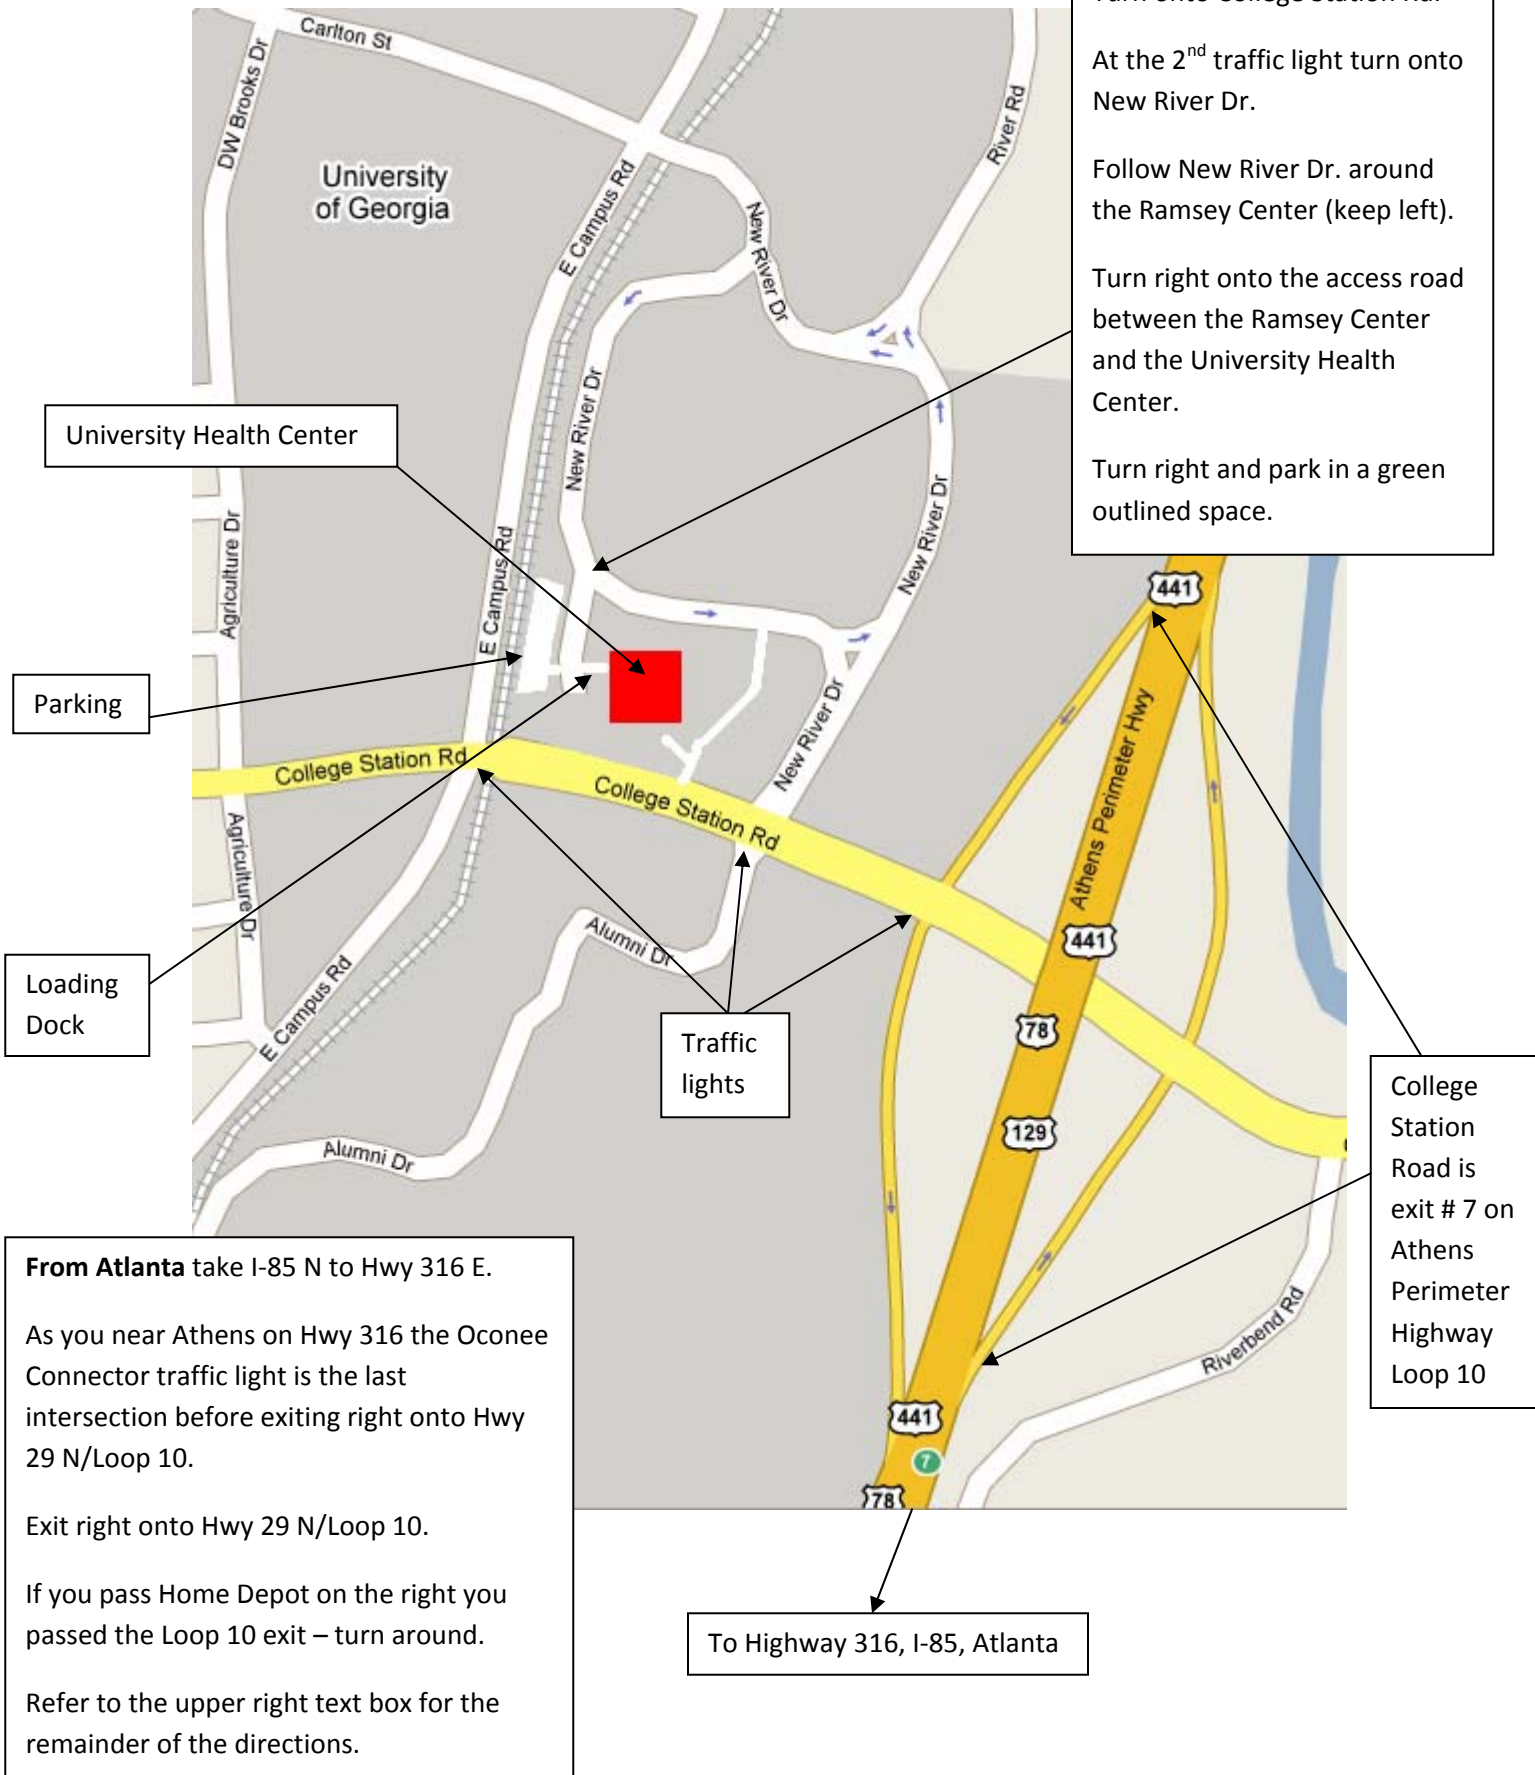

Directions to University Health Center, University of Georgia, 706-542-1162

Turn onto College Station Rd.
At the 2nd traffic light turn onto New River Dr.
Follow New River Dr. around the Ramsey Center (keep left).
Turn right onto the access road between the Ramsey Center and the University Health Center.
Turn right and park in a green outlined space.

University Health Center

Parking

Loading Dock

Traffic lights

College Station Road is exit # 7 on Athens Perimeter Highway Loop 10

To Highway 316, I-85, Atlanta

From Atlanta take I-85 N to Hwy 316 E.
As you near Athens on Hwy 316 the Oconee Connector traffic light is the last intersection before exiting right onto Hwy 29 N/Loop 10.
Exit right onto Hwy 29 N/Loop 10.
If you pass Home Depot on the right you passed the Loop 10 exit – turn around.
Refer to the upper right text box for the remainder of the directions.